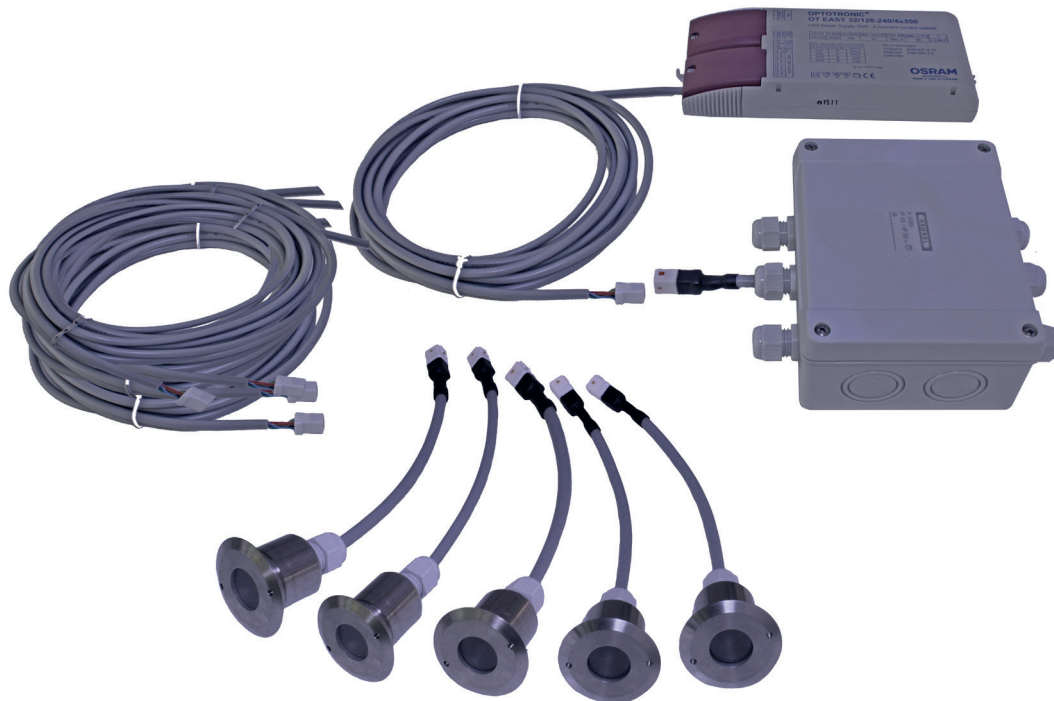

DATA SHEET

S-PAVER LED Kit 4 3200

1545174

S-PAVER LED Kit 6 3200

1545175

The Kits include 4 or 6 S-Paver lights, each with 5 m connection cable and power supply with serial connection module.

S-PAVER LED Kit 4 3200
 S-PAVER LED Kit 6 3200

* Leading and Trailing Edge Dimmer.

* Power supply: Ambient temperature 0°C ... 45°C

DATA SHEET

S-PAVER RGBW 3200 Kit 5

1545198

The Kits include 4 or 6 S-Paver lights, each with 5 m connection cable and power supply with serial connection box.

- S-Paver IP68
- Connectionbox IP65
- Power supply IP20

DATA SHEET

S-PAVER RGBW 3300 Kit 5

1545178

The Kits include 4 or 6 S-Paver lights, each with 5 m connection cable and power supply with serial connection box.

- | | |
|-----------------|------|
| - S-Paver | IP68 |
| - Connectionbox | IP65 |
| - Power supply | IP20 |

DATA SHEET

OPTOTRONIC
OT EASY 32/120-240/4x350
 LED Power supply 32 W - 4 constant current outputs