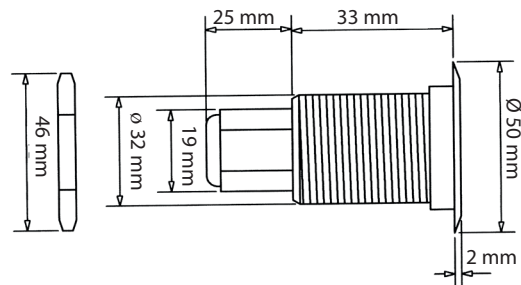

OSRAM
 A64088A00/2
 Made in Italy by Osram

S-Paver LED

Product No.	Model
1553034	S-Paver LED 3200
1553037	S-Paver LED3300

S-Paver 3200

S-Paver 3300

NB! All S-Paver fittings are delivered with both clear and satin glass.
S-Pavers are equipped with a 5 m connection cable.