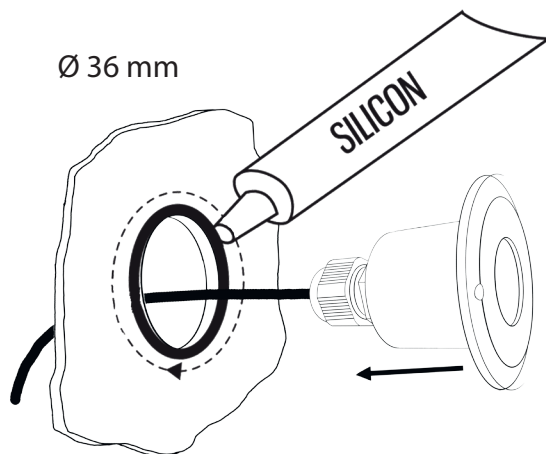

DATA SHEET

S-PAVER LED Kit 4 3200

1545174

S-PAVER LED Kit 6 3200

1545175

The Kits include 4 or 6 S-Paver lights, each with 5 m connection cable and power supply with serial connection module.

S-PAVER LED Kit 4 3200
 S-PAVER LED Kit 6 3200