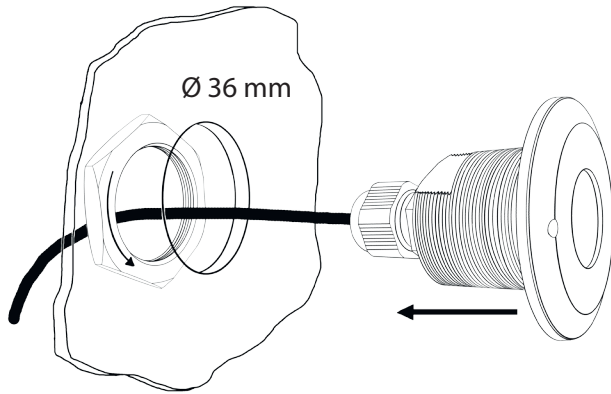

S-PAVER LED Kit 4 3300
S-PAVER LED Kit 6 3300

1