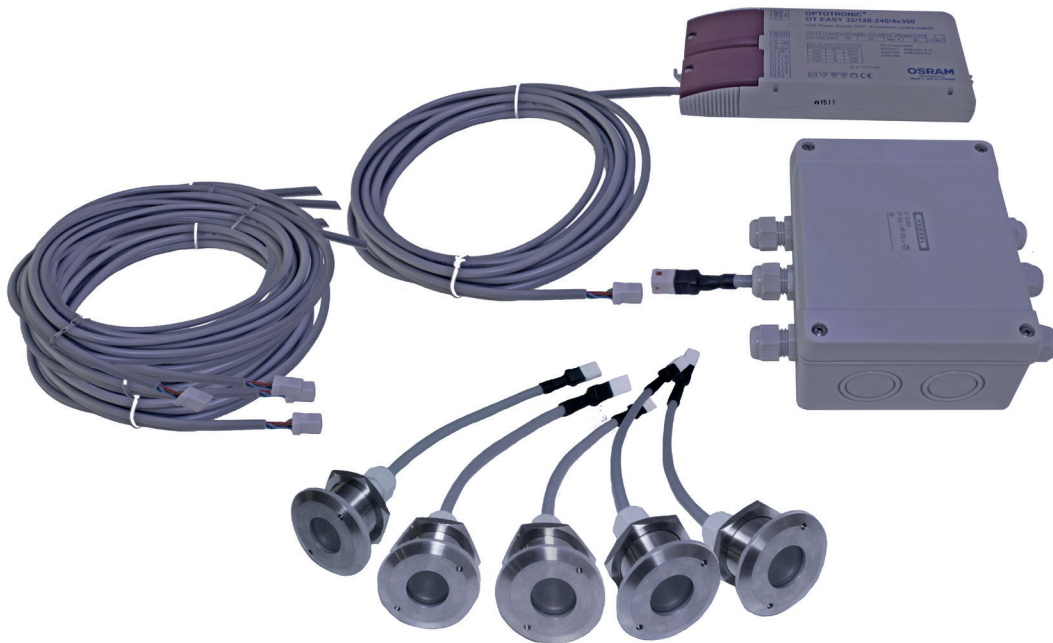

DATA SHEET

S-PAVER LED Kit 4 3200

1545174

S-PAVER LED Kit 6 3200

1545175

The Kits include 4 or 6 S-Paver lights, each with 5 m connection cable and power supply with serial connection module.

S-PAVER LED Kit 4 3200
 S-PAVER LED Kit 6 3200

- S-Paver IP68
- Connectionbox IP65
- Power supply IP20

DATA SHEET

S-PAVER RGBW 3300 Kit 5

1545178

The Kits include 4 or 6 S-Paver lights, each with 5 m connection cable and power supply with serial connection box.

- | | |
|-----------------|------|
| - S-Paver | IP68 |
| - Connectionbox | IP65 |
| - Power supply | IP20 |

DATA SHEET

OPTOTRONIC
OT EASY 32/120-240/4x350
 LED Power supply 32 W - 4 constant current outputs

OSRAM
 A64088A00/2
 Made in Italy by Osram

S-Paver LED

Product No.	Model
1553034	S-Paver LED 3200
1553037	S-Paver LED3300

S-Paver 3200

S-Paver 3300

NB! All S-Paver fittings are delivered with both clear and satin glass.
S-Pavers are equipped with a 5 m connection cable.