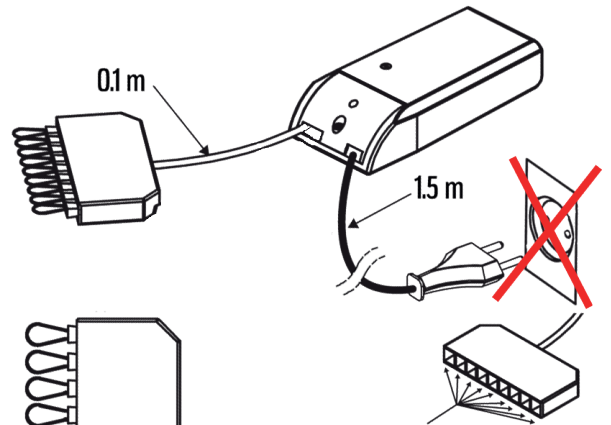

S-PAVER LED Kit 4 3300
S-PAVER LED Kit 6 3300

1

2

3

RECOMMENDED TRANSFORMER SETS:

Transformer	Product No.	Dimmer	Min W	Max W	IP
Osram OTe 13/220-240/350 PC	1532283	*	6	9	20
Osram OTe 18/220-240/350 PC	1532284	*	9	17	20
Osram OTe 20/220-240/350 PC	1532266	*	15	18	20
KIT 4 and 6 → Osram OT 9/220-240/350 DIM	1532268	1 - 10 V	1	7	20

* Leading and Trailing Edge Dimmer.

* Power supply: Ambient temperature 0°C ... 45°C