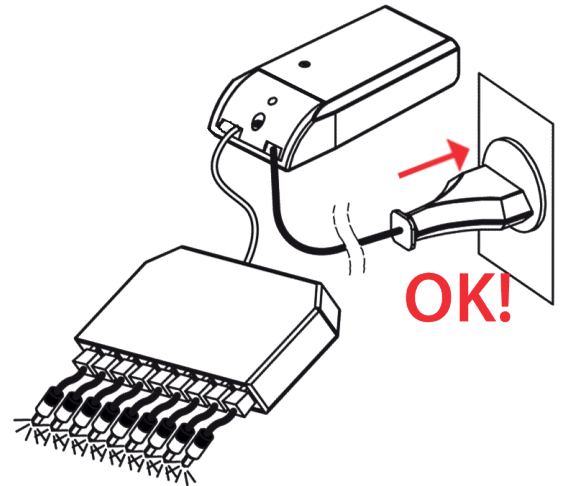

RECOMMENDED TRANSFORMER SETS:

Transformer	Product No.	Dimmer	Min W	Max W	IP
Osram OTe 13/220-240/350 PC	1532283	*	6	9	20
Osram OTe 18/220-240/350 PC	1532284	*	9	17	20
Osram OTe 20/220-240/350 PC	1532266	*	15	18	20
KIT 4 and 6 → Osram OT 9/220-240/350 DIM	1532268	1 - 10 V	1	7	20

* Leading and Trailing Edge Dimmer.

* Power supply: Ambient temperature 0°C ... 45°C