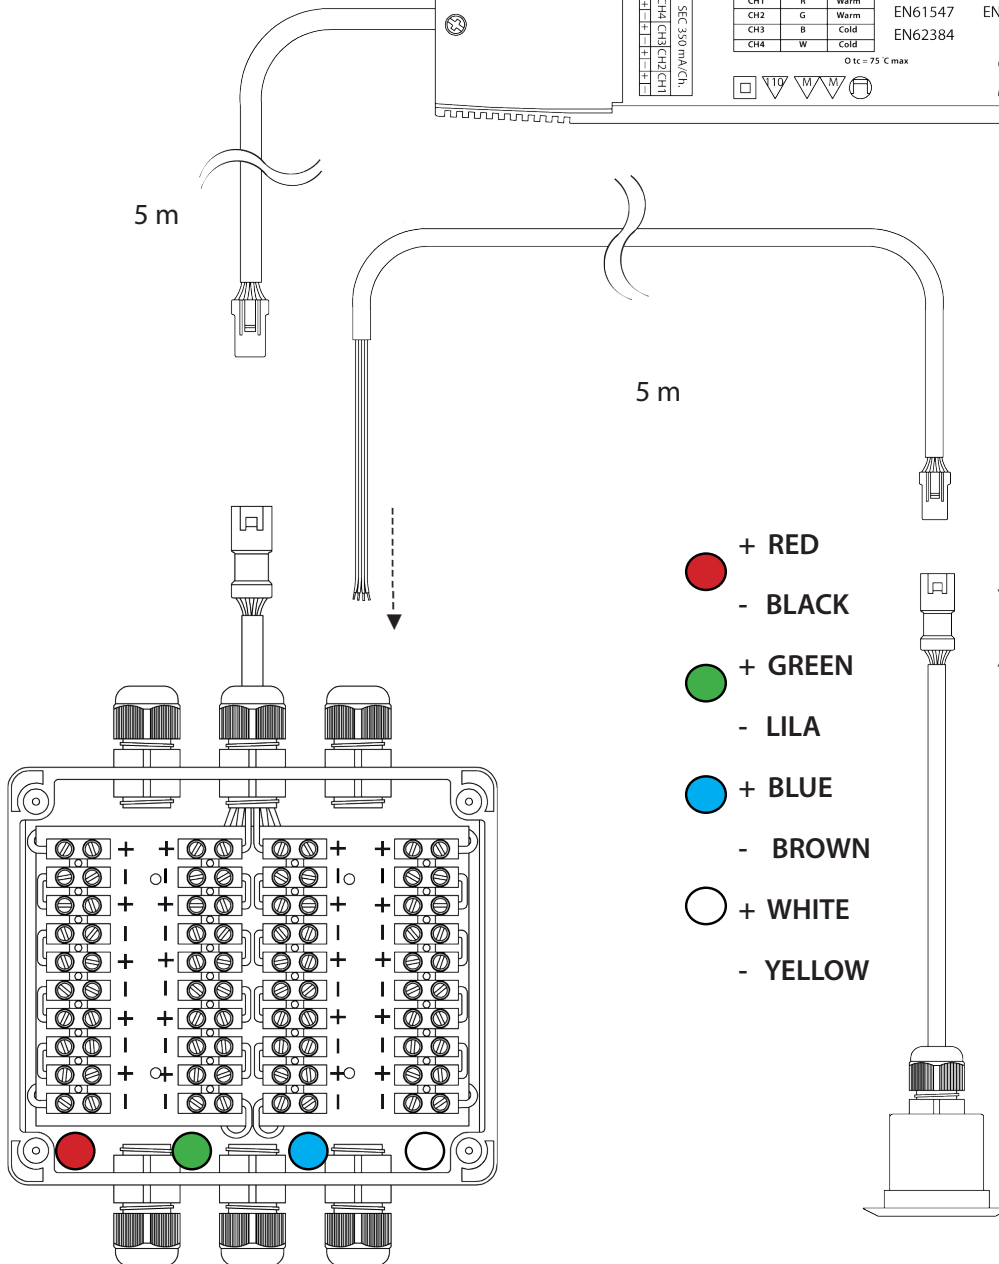

DATA SHEET

OPTOTRONIC
OT EASY 32/120-240/4x350
LED Power supply 32 W - 4 constant current outputs

Vin (V)	fn (Hz)	Iout (mA)	Max. Vout (V)	P(ch. (W)	Max. ta (°C)	λ
120-240	50/60	350	24	Max. 8	50	>0.90C

Color and White LED connections

OUTPUT	COLOR	WHITE
CH1	R	Warm
CH2	G	Warm
CH3	B	Cold
CH4	W	Cold

SELV-equivalent
EN55015 EN61347-2-13
EN61547 EN61000-3-2
EN62384

OSRAM
A64088A00/2
Made in Italy by Osram