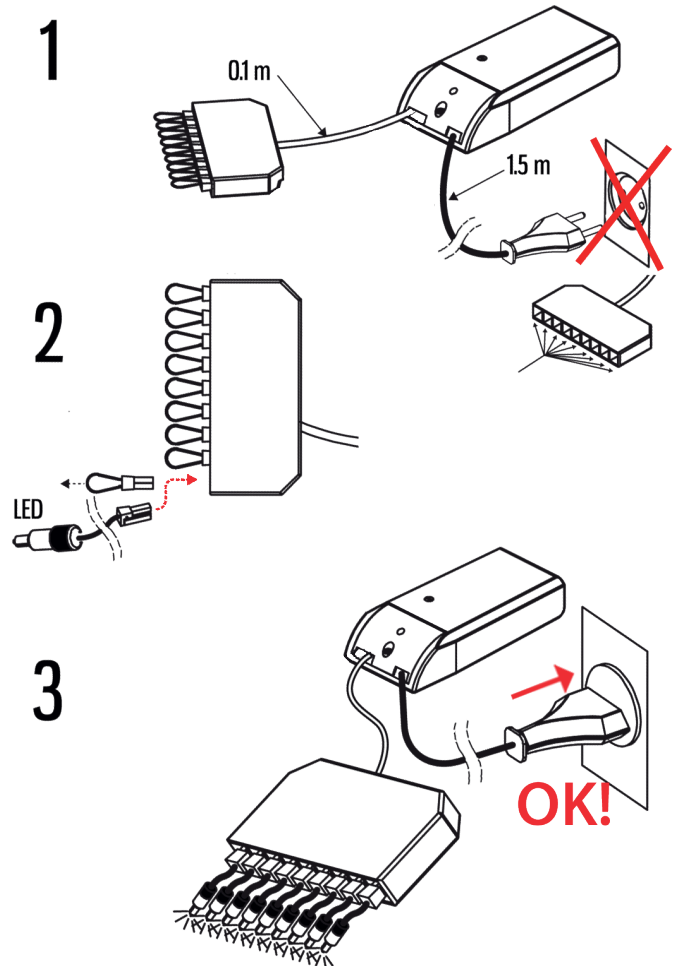

DATA SHEET

S-PAVER LED Kit 4 3200

1545174

S-PAVER LED Kit 6 3200

1545175

The Kits include 4 or 6 S-Paver lights, each with 5 m connection cable and power supply with serial connection module.

S-PAVER LED Kit 4 3200
 S-PAVER LED Kit 6 3200

- * Leading and Trailing Edge Dimmer.
- * Power supply: Ambient temperature 0°C ... 45°C

DATA SHEET

S-PAVER LED Kit 4 3300

1545176

S-PAVER LED Kit 6 3300

1545177

The Kits include 4 or 6 S-Paver lights, each with 5 m connection cable and power supply with serial connection module.