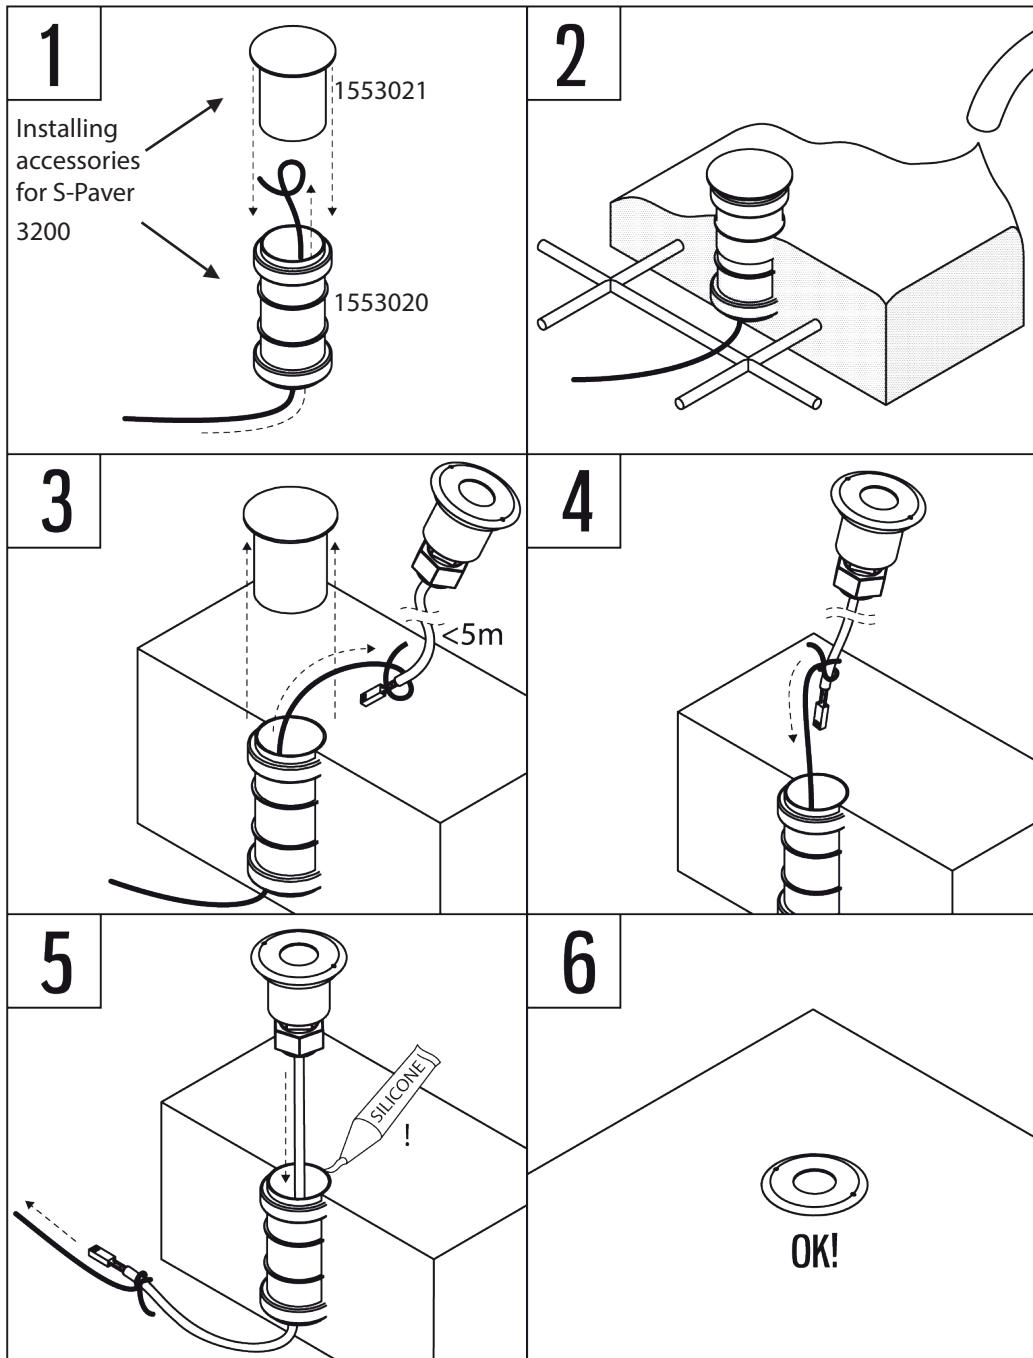

S-Paver 3200 installing