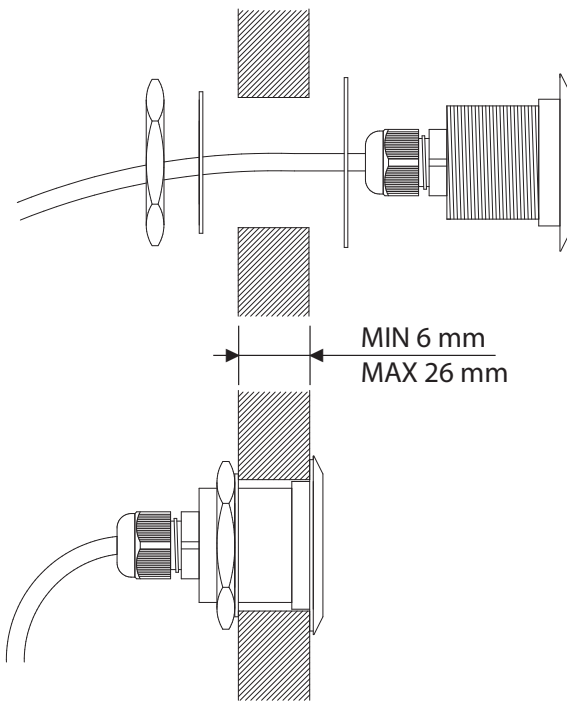

S-PAVER LED Kit 4 3300
S-PAVER LED Kit 6 3300

1

2

3

RECOMMENDED TRANSFORMER SETS:

Transformer	Product No.	Dimmer	Min W	Max W	IP
Osram OTe 13/220-240/350 PC	1532283	*	6	9	20
Osram OTe 18/220-240/350 PC	1532284	*	9	17	20
Osram OTe 20/220-240/350 PC	1532266	*	15	18	20
KIT 4 and 6 → Osram OT 9/220-240/350 DIM	1532268	1 - 10 V	1	7	20

* Leading and Trailing Edge Dimmer.

* Power supply: Ambient temperature 0°C ... 45°C