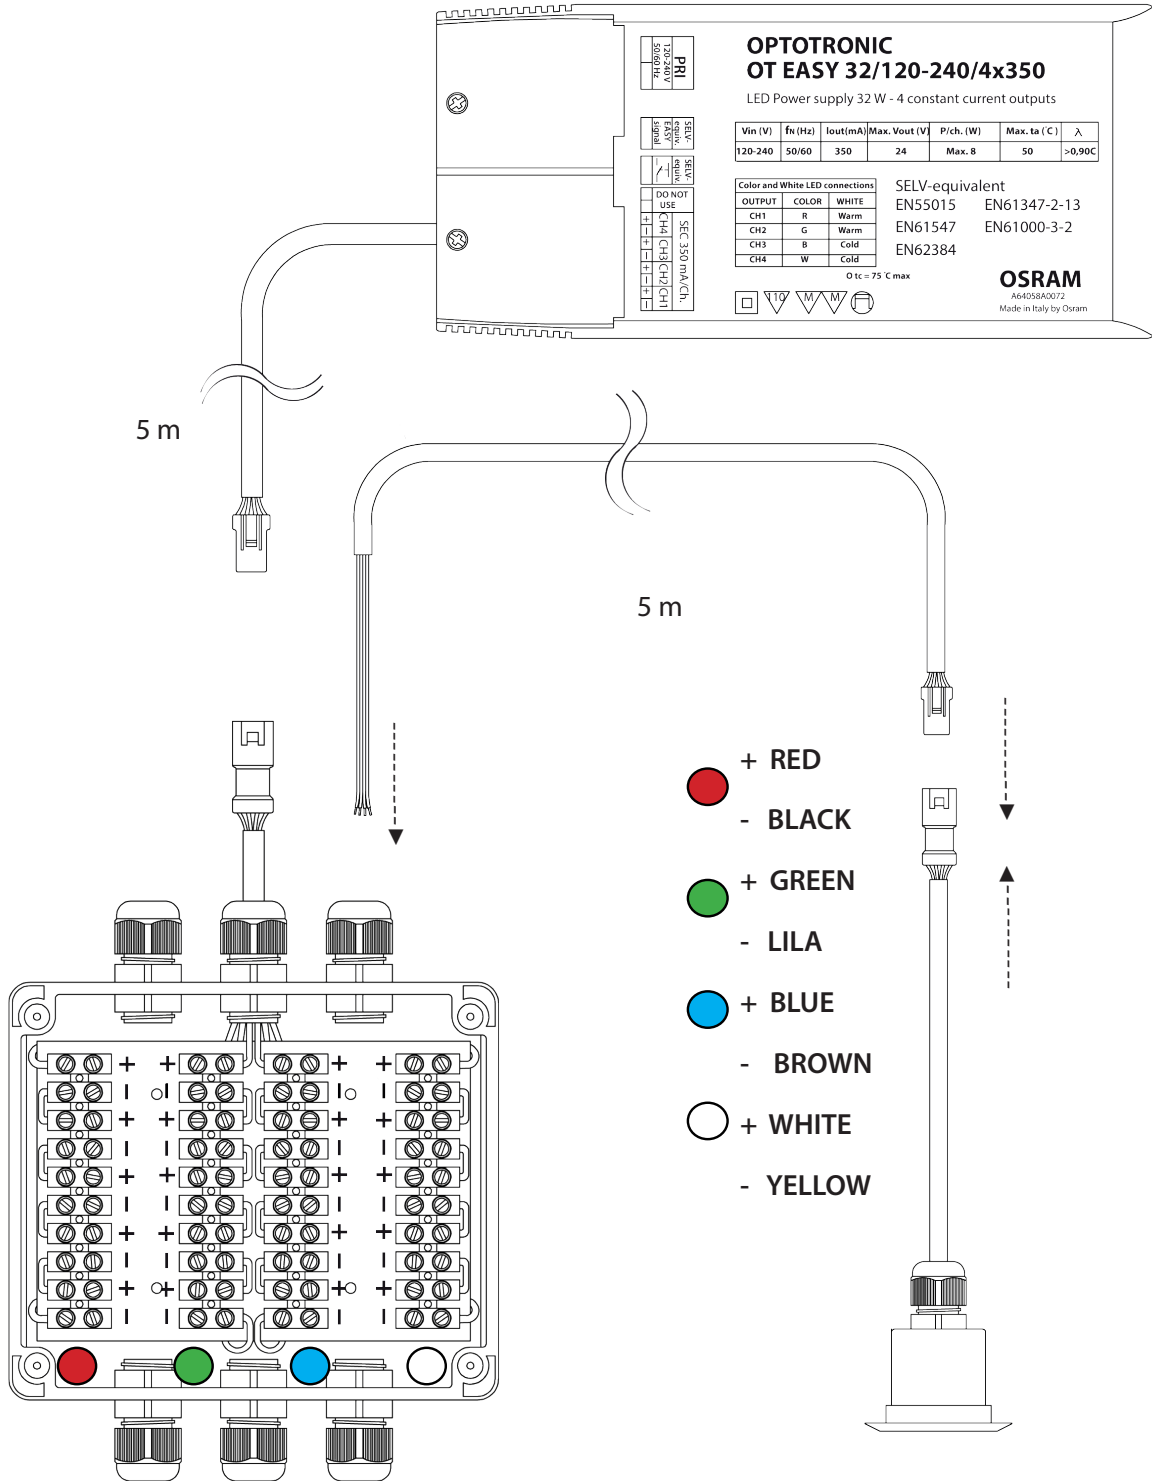

* Leading and Trailing Edge Dimmer.

* Power supply: Ambient temperature 0°C ... 45°C

DATA SHEET

S-PAVER RGBW 3200 Kit 5

1545198

The Kits include 4 or 6 S-Paver lights, each with 5 m connection cable and power supply with serial connection box.

- S-Paver IP68
- Connectionbox IP65
- Power supply IP20

DATA SHEET

S-PAVER RGBW 3300 Kit 5

1545178

The Kits include 4 or 6 S-Paver lights, each with 5 m connection cable and power supply with serial connection box.

- | | |
|-----------------|------|
| - S-Paver | IP68 |
| - Connectionbox | IP65 |
| - Power supply | IP20 |

DATA SHEET

OPTOTRONIC
OT EASY 32/120-240/4x350
 LED Power supply 32 W - 4 constant current outputs