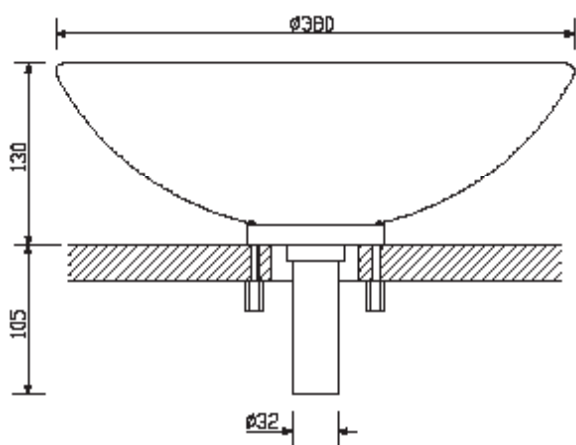

DATA SHEET

GLASS BASIN LED

Material	Product No.	Size	Power
Satin glass	1545672	Ø 380 mm	6 w/350 mA
Satin glass	1545673	Ø 420 mm	6 w/350 mA

Glass Basin includes:

- Equipped with a 5 m connection cable
- Power supply (IP20)
- The basin pop up plug