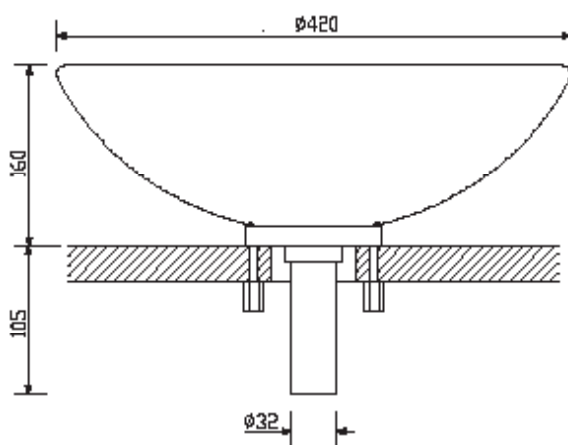

DATA SHEET

GLASS BASIN LED

Material	Product No.	Size	Power
Satin glass	1545672	Ø 380 mm	6 w/350 mA
Satin glass	1545673	Ø 420 mm	6 w/350 mA

Glass Basin includes:

- Equipped with a 5 m connection cable
- Power supply (IP20)
- The basin pop up plug