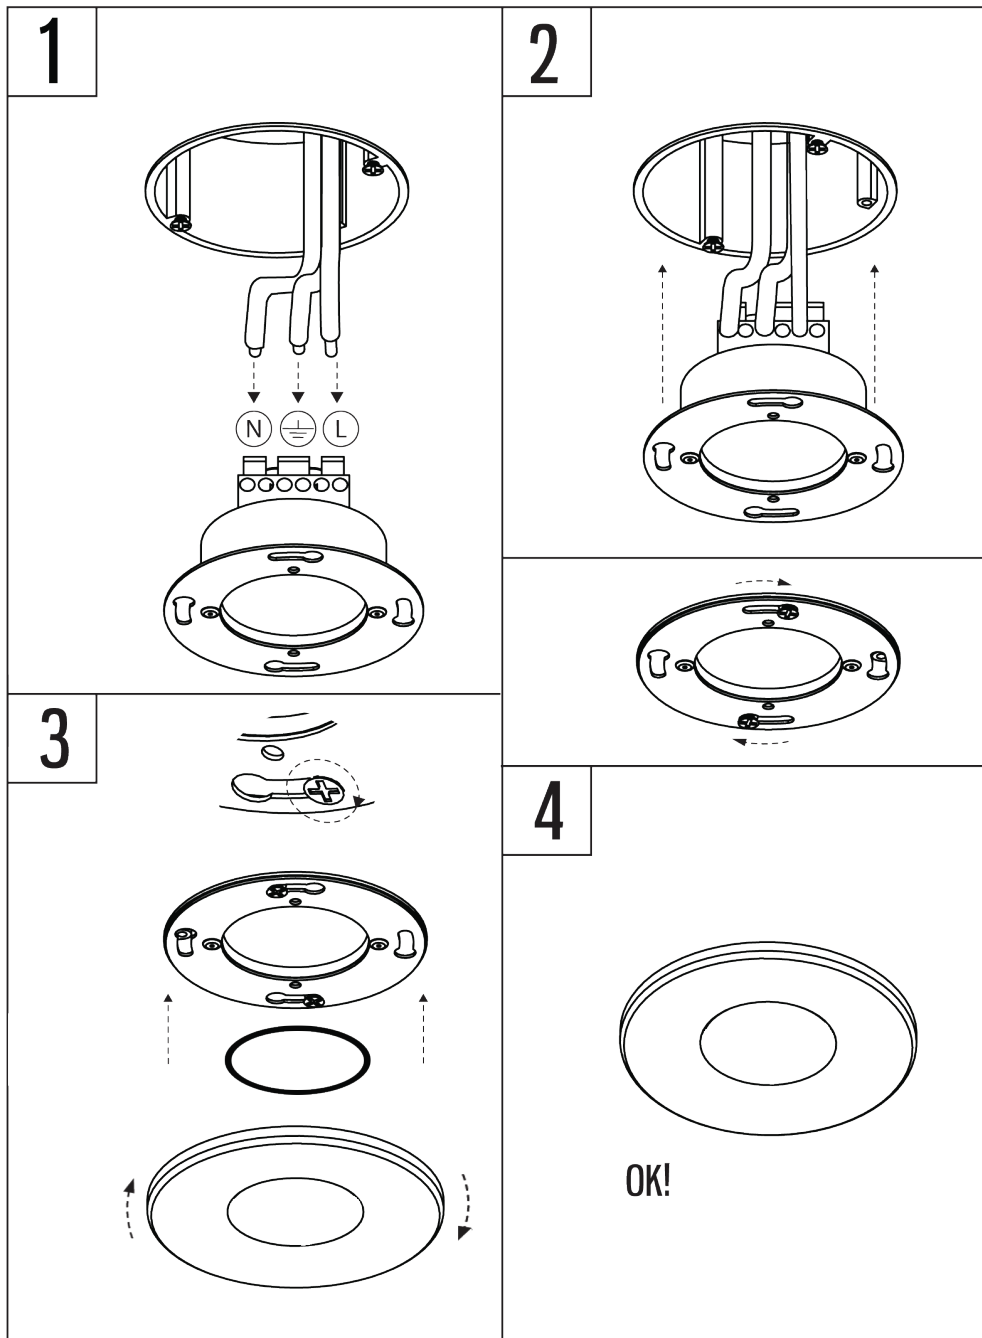

AMONET

AMONET SQ

1554004

1554009

1554007

1554010

1554008

1554011

Ambient temperature -30 °C ... + 40 °C.
Supply voltage Led light, no transformer needed.
Installation to mounting box.
Triac dimmable.

IP 44

AMONET

AMONET SQ

1554004

1554009

1554007

1554010

1554008

1554011

Ambient temperature -30 °C ... + 40 °C.

Supply voltage Led light, no transformer needed.

Installation to 52 mm hole.

Triac dimmable.

IP 20