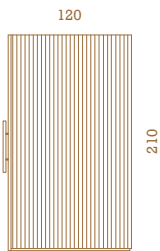

Irradia in 120x180 size

WOOD OPTIONS

aspen

alder

dark thermo-alder,
brushed

SIZE OPTIONS

side walls:
wood panels

side walls:
wood & glass
panels

NB! The handedness of the sauna can be chosen!

BASIC SET

Wall panels: vertical profile STS Valeura

Base frame: wood

Front walls: glass & wood

Interior: wall & ceiling panels, bench, ergonomic backrests

Door: glass door with self-closing hinges and wooden handles