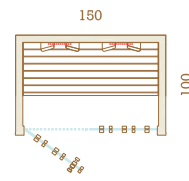

Irradia in 120x180 size

WOOD OPTIONS

aspen

alder

dark thermo-alder,
brushed

SIZE OPTIONS

side walls:
wood panels

side walls:
wood & glass
panels

NB! The handedness of the sauna can be chosen!

BASIC SET

Wall panels: vertical profile STS Valeura

Base frame: wood

Front walls: glass & wood

Interior: wall & ceiling panels, bench, ergonomic backrests

Door: glass door with self-closing hinges and wooden handles