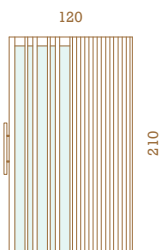

Irradia in 120x180 size

WOOD OPTIONS

aspen

alder

dark thermo-alder,
brushed

SIZE OPTIONS

side walls:
wood panels

side walls:
wood & glass
panels

NB! The handedness of the sauna can be chosen!

BASIC SET

Wall panels: vertical profile STS Valeura

Base frame: wood

Front walls: glass & wood

Interior: wall & ceiling panels, bench, ergonomic backrests

Door: glass door with self-closing hinges and wooden handles