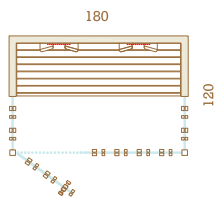

Irradia in 120x180 size

WOOD OPTIONS

aspen

alder

dark thermo-alder,
brushed

SIZE OPTIONS

side walls:
wood panels

side walls:
wood & glass
panels

NB! The handedness of the sauna can be chosen!

BASIC SET

Wall panels: vertical profile STS Valeura

Base frame: wood

Front walls: glass & wood

Interior: wall & ceiling panels, bench, ergonomic backrests

Door: glass door with self-closing hinges and wooden handles