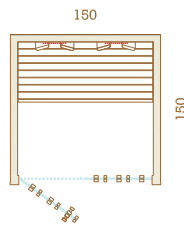

Irradia in 120x180 size

WOOD OPTIONS

aspen

alder

dark thermo-alder,
brushed

SIZE OPTIONS

side walls:
wood panels

side walls:
wood & glass
panels

NB! The handedness of the sauna can be chosen!

BASIC SET

Wall panels: vertical profile STS Valeura

Base frame: wood

Front walls: glass & wood

Interior: wall & ceiling panels, bench, ergonomic backrests

Door: glass door with self-closing hinges and wooden handles