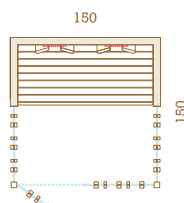

Irradia in 120x180 size

WOOD OPTIONS

aspen

alder

dark thermo-alder,
brushed

SIZE OPTIONS

side walls:
wood panels

side walls:
wood & glass
panels

NB! The handedness of the sauna can be chosen!

BASIC SET

Wall panels: vertical profile STS Valeura

Base frame: wood

Front walls: glass & wood

Interior: wall & ceiling panels, bench, ergonomic backrests

Door: glass door with self-closing hinges and wooden handles