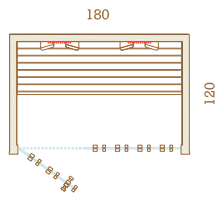

Irradia in 120x180 size

WOOD OPTIONS

aspen

alder

dark thermo-alder,
brushed

SIZE OPTIONS

side walls:
wood panels

side walls:
wood & glass
panels

NB! The handedness of the sauna can be chosen!

BASIC SET

Wall panels: vertical profile STS Valeura

Base frame: wood

Front walls: glass & wood

Interior: wall & ceiling panels, bench, ergonomic backrests

Door: glass door with self-closing hinges and wooden handles