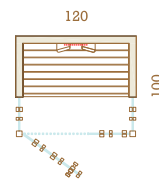

Irradia in 120x180 size

WOOD OPTIONS

aspen

alder

dark thermo-alder,
brushed

SIZE OPTIONS

side walls:
wood panels

side walls:
wood & glass
panels

NB! The handedness of the sauna can be chosen!

BASIC SET

Wall panels: vertical profile STS Valeura

Base frame: wood

Front walls: glass & wood

Interior: wall & ceiling panels, bench, ergonomic backrests

Door: glass door with self-closing hinges and wooden handles