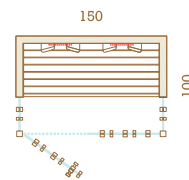

Irradia in 120x180 size

WOOD OPTIONS

aspen

alder

dark thermo-alder,
brushed

SIZE OPTIONS

side walls:
wood panels

side walls:
wood & glass
panels

NB! The handedness of the sauna can be chosen!

BASIC SET

Wall panels: vertical profile STS Valeura

Base frame: wood

Front walls: glass & wood

Interior: wall & ceiling panels, bench, ergonomic backrests

Door: glass door with self-closing hinges and wooden handles