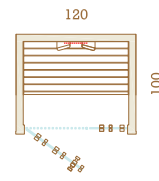

Irradia in 120x180 size

WOOD OPTIONS

aspen

alder

dark thermo-alder,
brushed

SIZE OPTIONS

side walls:
wood panels

side walls:
wood & glass
panels

NB! The handedness of the sauna can be chosen!

BASIC SET

Wall panels: vertical profile STS Valeura

Base frame: wood

Front walls: glass & wood

Interior: wall & ceiling panels, bench, ergonomic backrests

Door: glass door with self-closing hinges and wooden handles