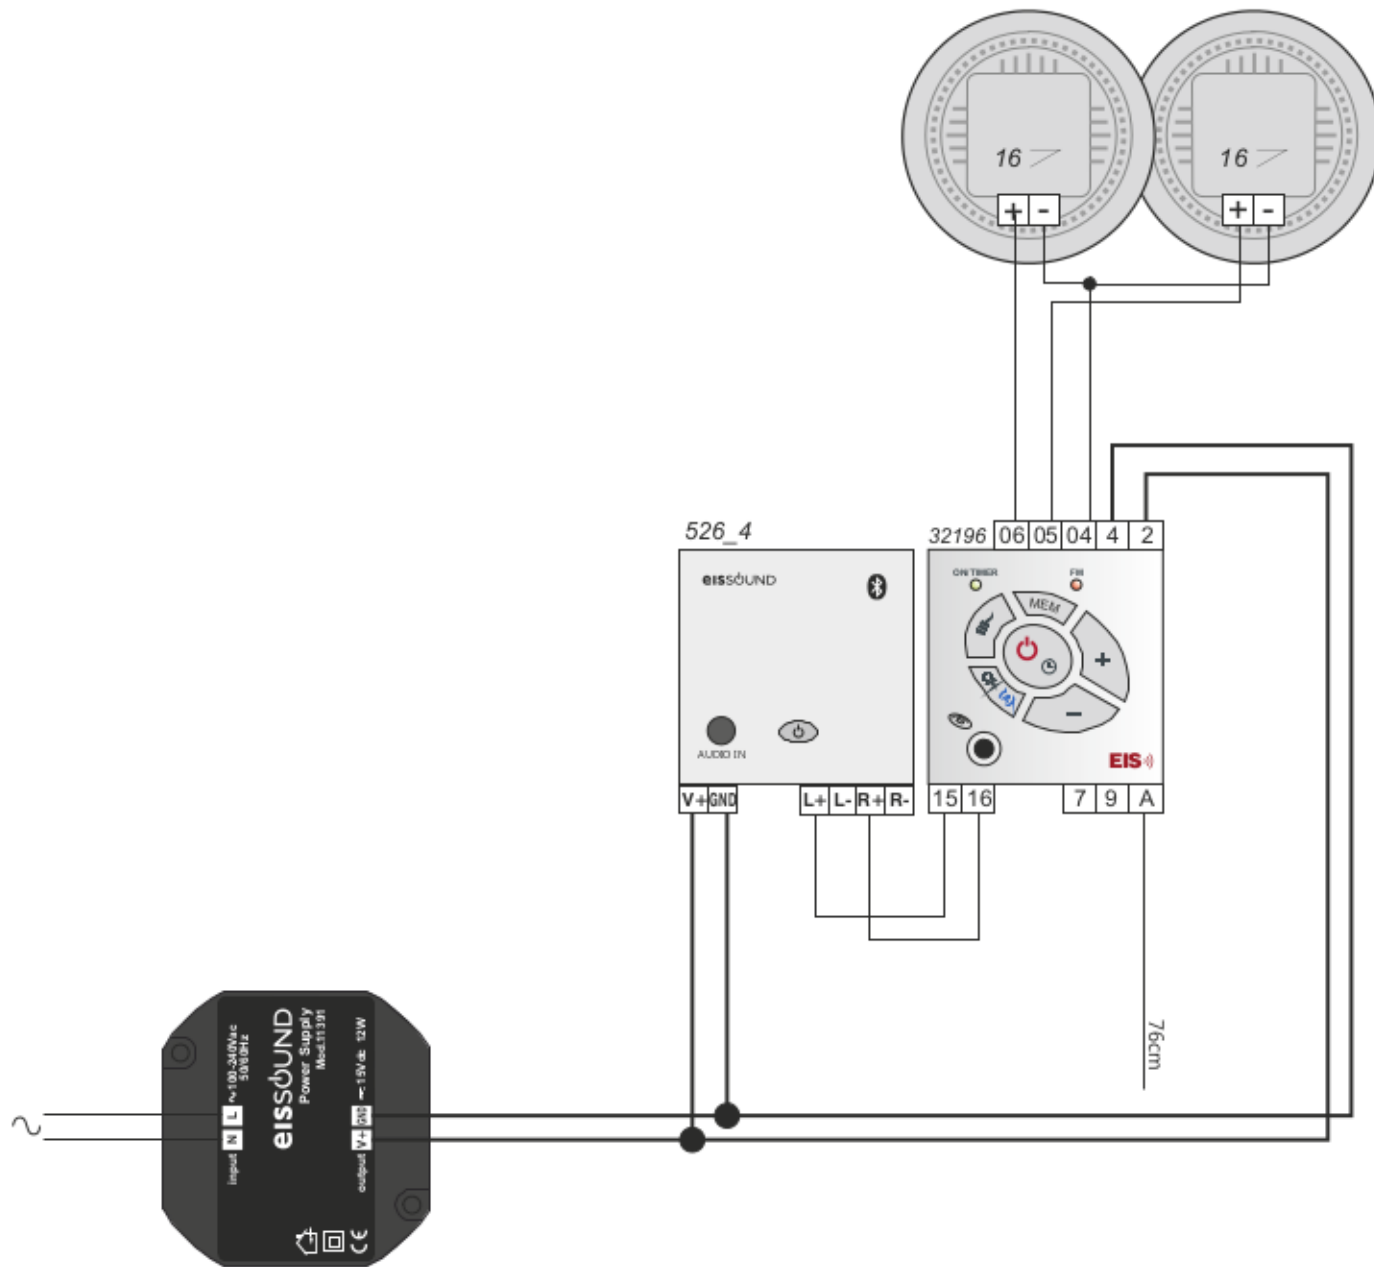

120/230V

120/230V

IN-WALL VOLUME
TO MINIMUM