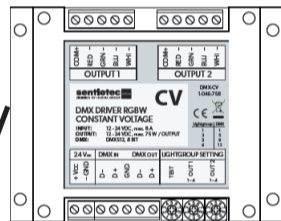

WIRELESS  
REMOTE  
CONTROL UNIT  
1 ZONE

1-051-771

WIRELESS  
REMOTE  
CONTROL UNIT  
4 ZONES

1-052-087

WIRELESS DMX  
DRIVER FOR  
LED TUBES

1-051-767  
360 watts  
Light groups: 1

POWER MODULE

1-047-868  
36 watts  
1-047-869  
90 watts  
1-028-437  
150 watts

WIRELESS DMX  
DRIVER FOR  
LED SPOTS

1-052-086  
33.6 watts  
Light groups: 1

LED TUBES

1-047-860  
9 watts  
1-047-861  
16.2 watts  
1-047-862  
25.2 watts  
1-047-863  
32.4 watts

made-to-measure  
on request

LED SPOT

1-047-255  
18 watts

LED SPOT

1-049-836  
5 watts

DMX DRIVER  
FOR LED TUBES

1-046-758  
2x75 watts  
Light groups: 2

POWER MODULE

1-047-868  
36 watts  
1-047-869  
90 watts  
1-028-437  
150 watts