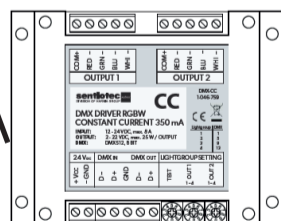

LED SPOT

1-047-255  
18 watts

LED SPOT

1-049-836  
5 watts

DMX DRIVER  
FOR LED TUBES

1-046-758  
2x75 watts  
Light groups: 2

POWER MODULE

1-047-868  
36 watts  
1-047-869  
90 watts  
1-028-437  
150 watts