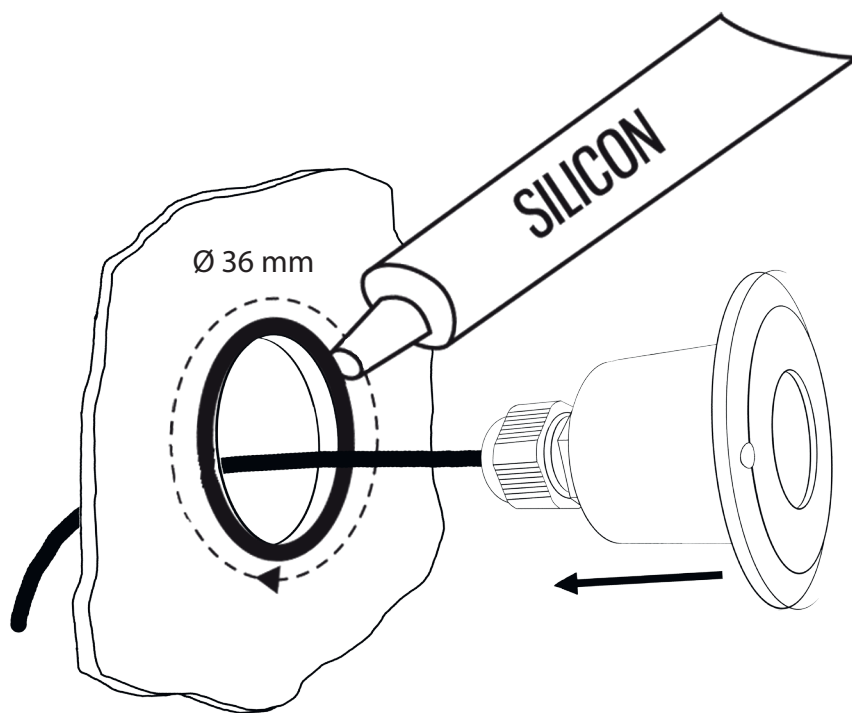

Cariitti

S-Paver LED RGBW
3200

1553036
1545198

Installation with parts No. 1553020 and 1553021