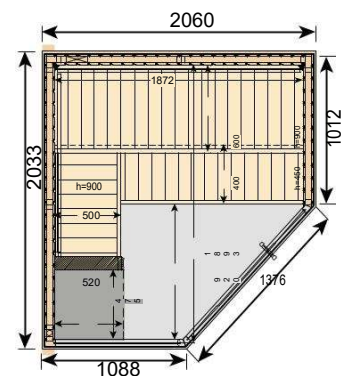

**Vario View Large Corner
S2020CV**